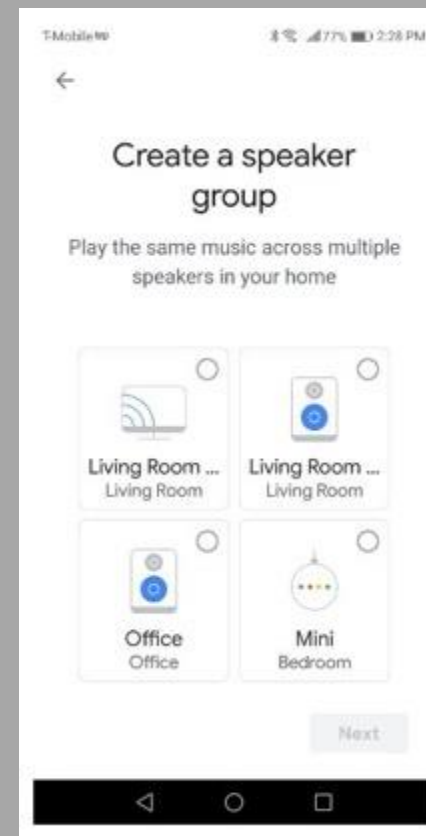

audio pro
SOUND OF SCANDINAVIA

**Google Cast is available on
Android, iOS, PC, Mac.**

Creating a multiroom setup in Google Home app.

Google Home App

Choose speaker/group in Spotify.

Chromecast
built-in

All apps with
this symbol
can "cast" audio
to the G10
or any *Google Cast*-unit.