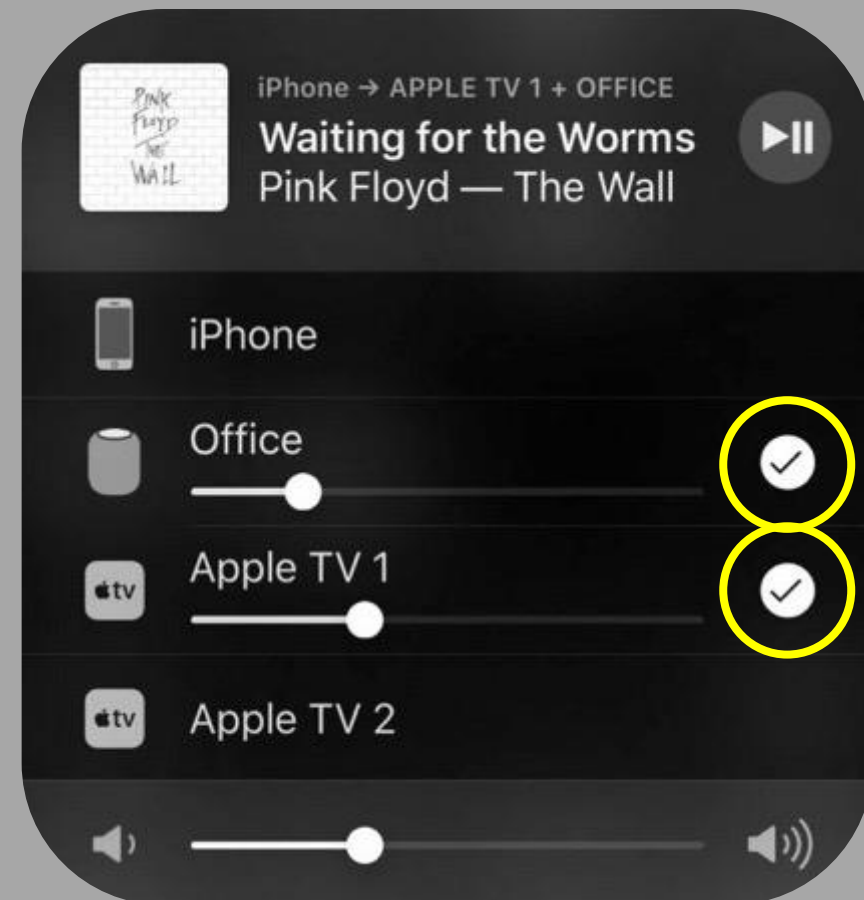

Wall mountable

4.2

Controllabile tramite Apple Airplay e Google Home app

G10 si interfaccia solo con prodotti certificati AirPlay2/Google Cast

**Non è possibile creare un sistema multiroom con gli altri speakers, A10,
C10, C3, Drumfire etc.**

Check out compatible services and more at
assistants.google.com/discover

audio pro
SOUND OF SCANDINAVIA

G10
WIRELESS MULTIROOM LOUDSPEAKER
VOICE CONTROLLED WITH GOOGLE ASSISTANT

Tablet multiroom speaker
Has 4 speakers with 10W
Dolby Digital Multiroom playback
Works with multiroom speakers
Also compatible with
Dolby Digital multiroom speaker
programm from the speaker

audio pro
SOUND OF SCANDINAVIA

**Google Cast is available on
Android, iOS, PC, Mac.**

Creating a multiroom setup in Google Home app.

Google Home App

Choose speaker/group in Spotify.

Chromecast
built-in

All apps with
this symbol
can "cast" audio
to the G10
or any *Google Cast*-unit.

**You can also
”cast” any audio
from your computer via
the Google Chrome
web browser.
Just look for the  .**

**The G10 is a smart speaker
with voice control via
Google Assistant.**

Hey Google,
what can you do?