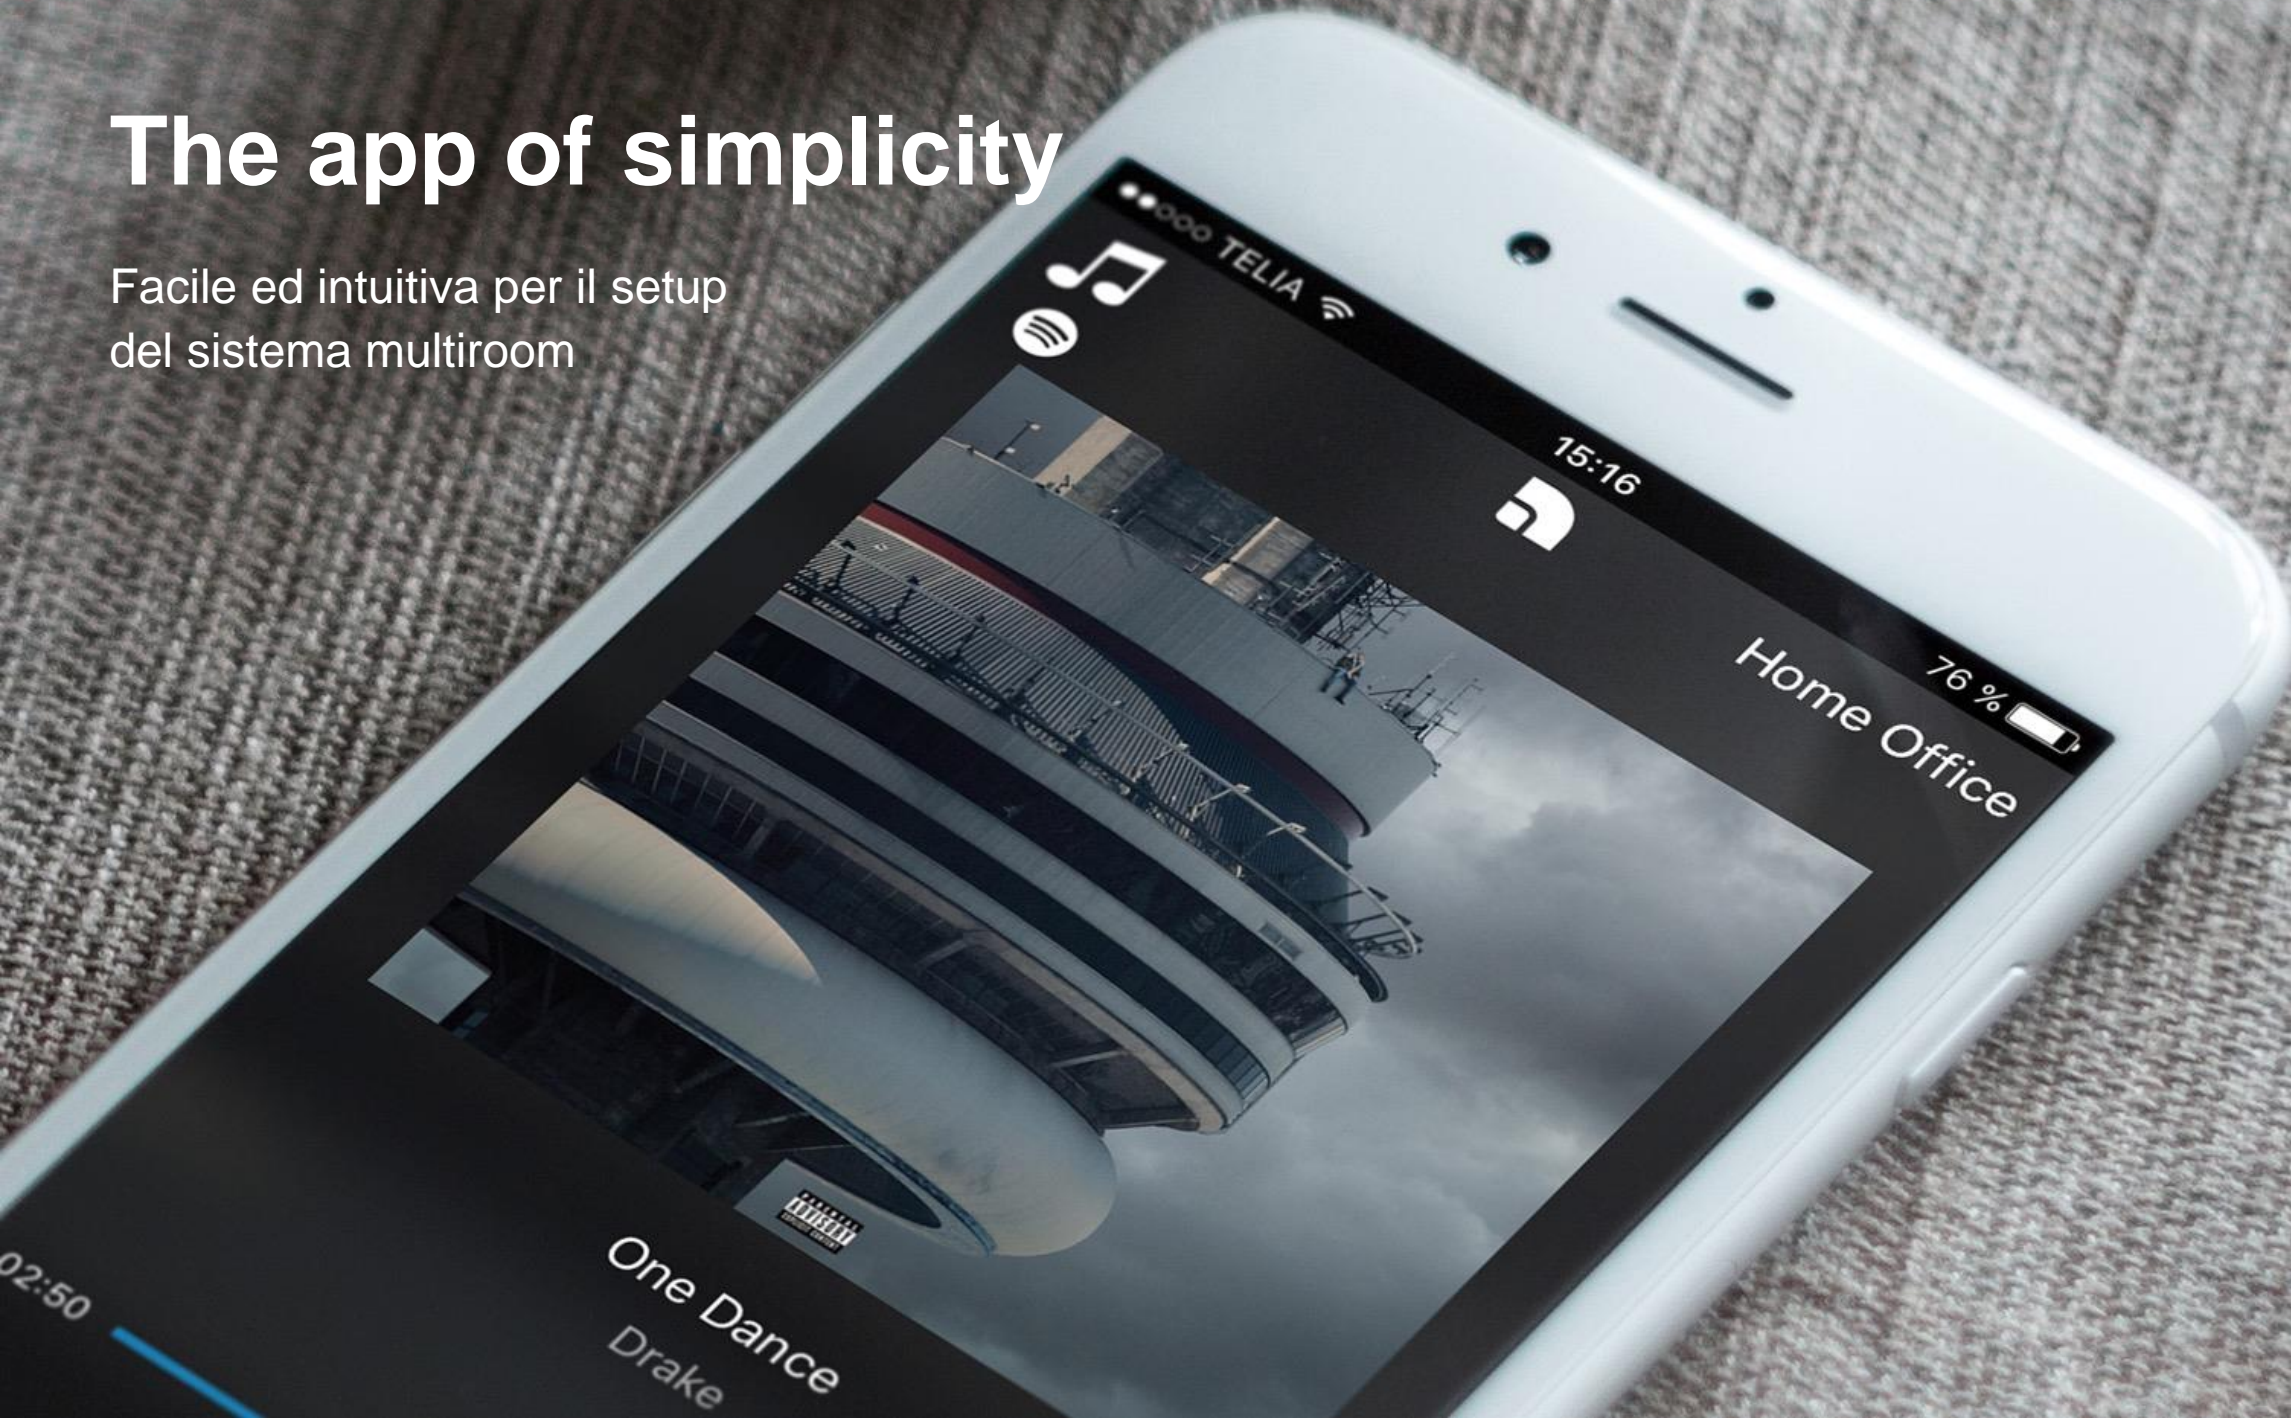

Addon C-series

MULTIROOM

The app of simplicity

Facile ed intuitiva per il setup
del sistema multiroom

C-series

APP CONTROLLED

Addon C5A

- Wireless multiroom sound.
- Scandinavian design.
- Alexa Voice Control.