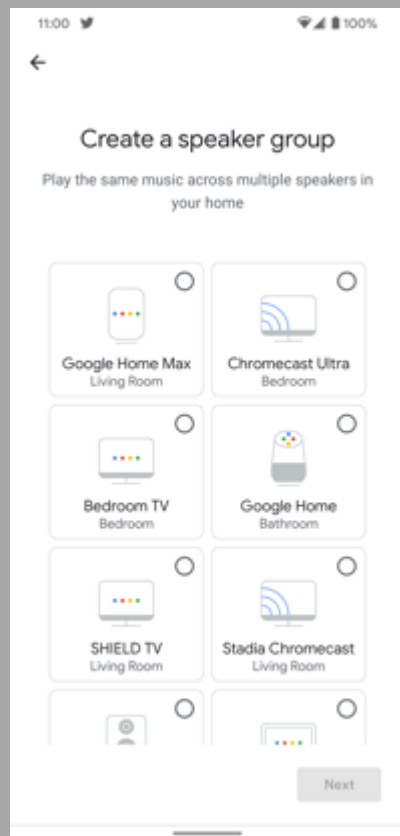

A10

audio pro

APP CONTROLLED

A cylindrical lamp with a textured grey fabric shade is mounted on a white wall. The lamp is attached to a black adjustable bracket that is secured to the wall. The background is a blurred interior space with a window and a dark framed picture on the wall.

Wall mountable

4.2

Controllabile tramite Apple Airplay e Google Home app

G10 si interfaccia solo con prodotti certificati AirPlay2/Google Cast

**Non è possibile creare un sistema multiroom con gli altri speakers, A10,
C10, C3, Drumfire etc.**

Check out compatible services and more at
assistants.google.com/discover

audio pro
SOUND OF SCANDINAVIA

G10
WIRELESS MULTIROOM LOUDSPEAKER
VOICE CONTROLLED WITH GOOGLE ASSISTANT

Tablet multiroom speaker
Has 4 speakers with 10W
Dolby Digital Multiroom playback
Works with multiroom speakers
Also compatible with
Dolby Digital multiroom speaker
programm from the speaker

audio pro
SOUND OF SCANDINAVIA

**Google Cast is available on
Android, iOS, PC, Mac.**

Creating a multiroom setup in Google Home app.

Google Home App

Choose speaker/group in Spotify.

Chromecast
built-in

All apps with
this symbol
can "cast" audio
to the G10
or any *Google Cast*-unit.