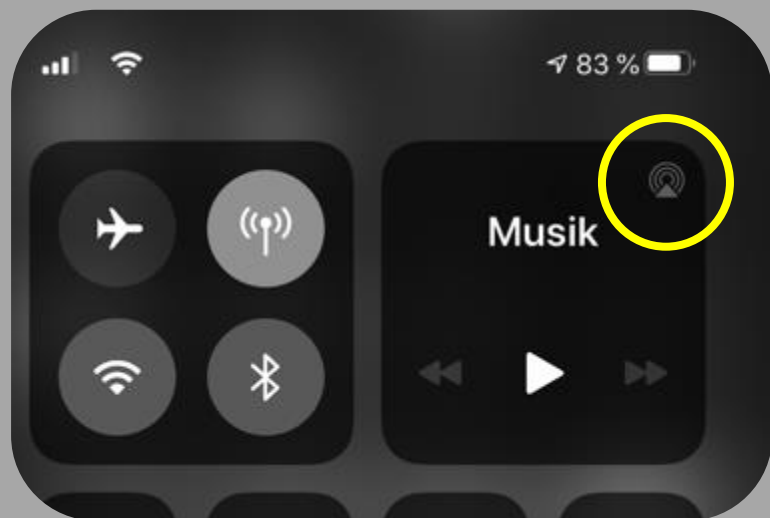

Wall mountable

4.2

Controllabile tramite Apple Airplay e Google Home app

G10 si interfaccia solo con prodotti certificati AirPlay2/Google Cast

**Non è possibile creare un sistema multiroom con gli altri speakers, A10,
C10, C3, Drumfire etc.**

audio pro
SOUND OF SCANDINAVIA

**Google Cast is available on
Android, iOS, PC, Mac.**

Creating a multiroom setup in Google Home app.

Google Home App

Choose speaker/group in Spotify.

Chromecast
built-in

All apps with
this symbol
can "cast" audio
to the G10
or any *Google Cast*-unit.

**You can also
”cast” any audio
from your computer via
the Google Chrome
web browser.
Just look for the  .**

**The G10 is a smart speaker
with voice control via
Google Assistant.**

Hey Google,
what can you do?