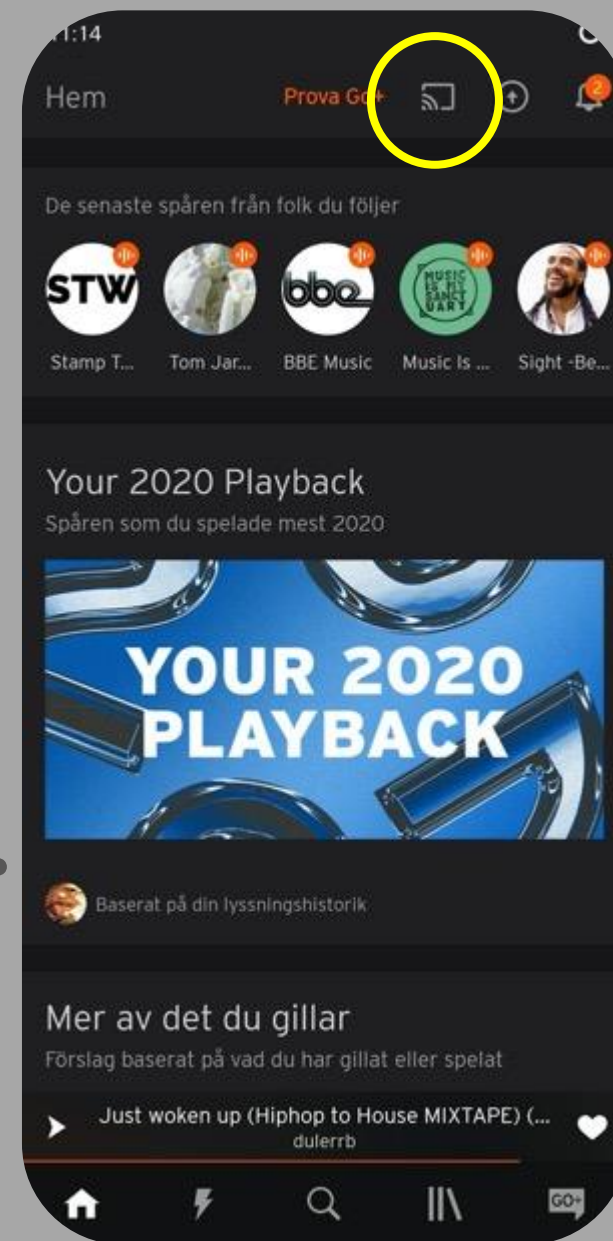

audio pro
SOUND OF SCANDINAVIA

**Google Cast is available on
Android, iOS, PC, Mac.**

Creating a multiroom setup in Google Home app.

Google Home App

Choose speaker/group in Spotify.

Chromecast
built-in

All apps with
this symbol
can "cast" audio
to the G10
or any *Google Cast*-unit.