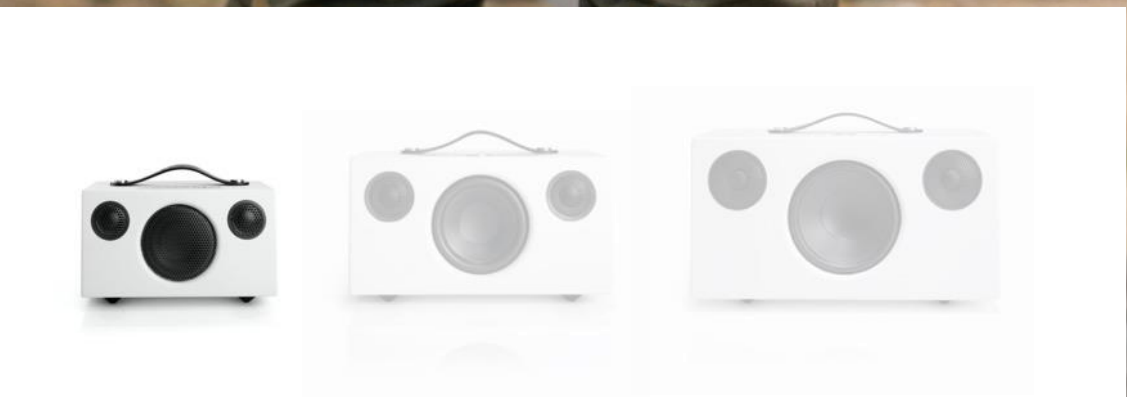

C3

15 HRS
50% VOL

9 HRS
100% VOL