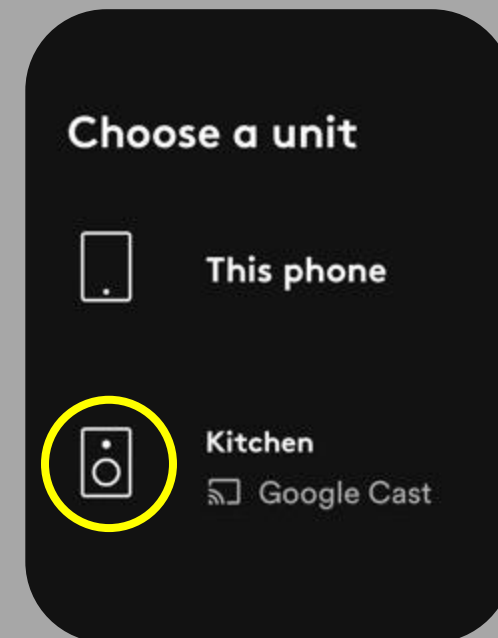

audio pro
SOUND OF SCANDINAVIA

**Google Cast is available on
Android, iOS, PC, Mac.**

Creating a multiroom setup in Google Home app.

Google Home App

Choose speaker/group in Spotify.

Chromecast
built-in

All apps with
this symbol
can "cast" audio
to the G10
or any *Google Cast*-unit.