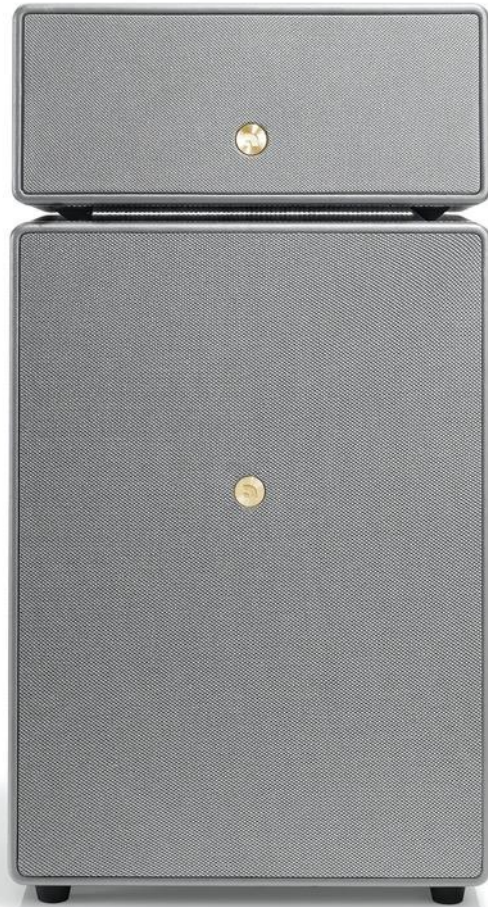

Drumfire

MULTIROOM

APP CONTROLLED