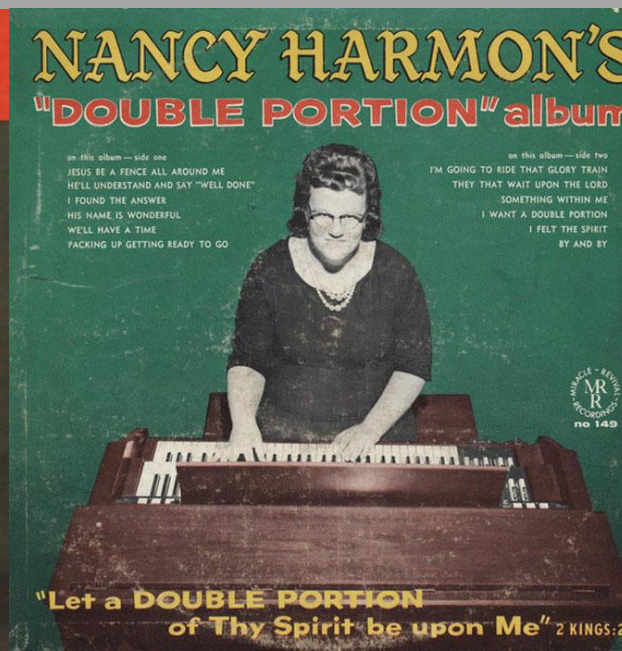

C3 – Best Portable Wireless speaker

ADDON C-SERIES

Award winning multiroom.

WHAT HI-FI?
★★★★★
AWARDS 2019

MULTI-ROOM SYSTEMS
Audio Pro

PRODUCT OF THE YEAR

MULTIROOM

PLAY FROM SPOTIFY.

**ACCESS YOUR FAVORITES
VIA PRESETS.**

WIRELESS RESTREAM.

Enjoy your favorite vinyls...

Audio Pro Family

A10

G10

A26

A36