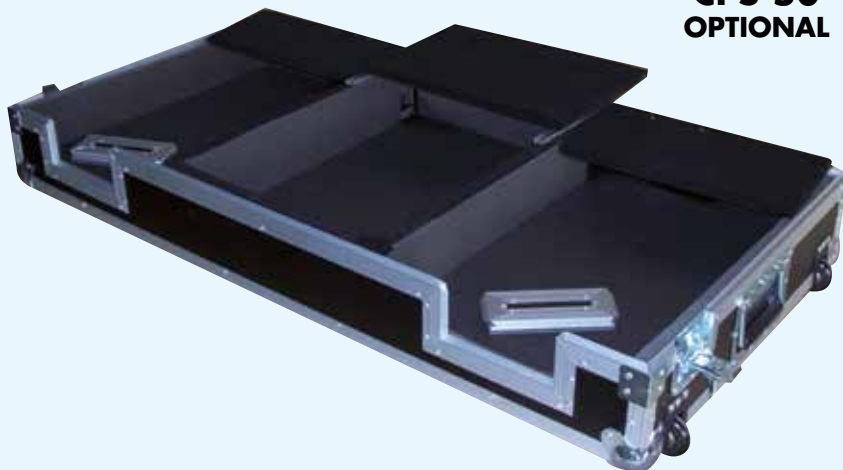

SU MISURA/MADE TO MEASURE

multiestrato betulla + laminato antigraffio 10mm
chiusure, maniglie e ferramenta professionali
10mm antiscratch laminated birch plywood
professional hardware

LETTORI CD e MIXER
modelli da comunicare
CD PLAYERS and MIXER
models to be communicated

Consolle Dj - TOP LINE con traino/pullable

**2 LETTORI CD+1 MIXER
2 CD**

4 chiusure a farfalla/4 butterfly catches
3 maniglie/3 handles
2 ruote per traino/2 recessed wheels

**CPS-50
OPTIONAL**

dimensioni flight fino a
flight dimensions up to

cm 100x52x19 **DJX-109** € 485,00
cm 115x55x19 **DJX-111** € 510,00
cm 128x55x23 **DJX-112** € 560,00

Consolle Dj

SU MISURA/MADE TO MEASURE

legno + laminato liscio 9 mm - imbottitura 6 mm
chiusure a farfalla e maniglie importate
plywood + plainvinyl 9 mm - 6 mm padding
butterfly catches + handles imported