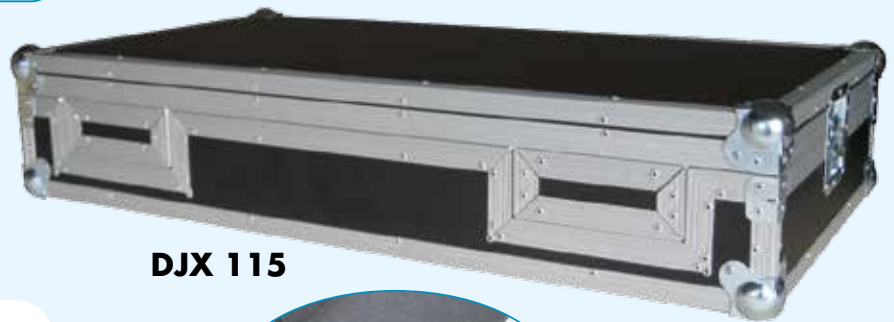

Consolle Dj PRO LINE

SU MISURA/MADE TO MEASURE

multistrato betulla + laminato antigraffio 10mm
chiusure, maniglie e ferramenta professionali
10mm antiscratch laminated birch plywood
professional hardware

flight dimensions

100x50x17 cm	DJX-115	€ 400,00
115x55x17 cm	DJX-117	€ 420,00
128x55x19 cm	DJX-119	€ 450,00

2 LETTORI CD+1 MIXER
2 CD PLAYER+1 MIXER

LETTORI CD e MIXER
modelli da comunicare
CD PLAYERS and MIXER
models to be communicated