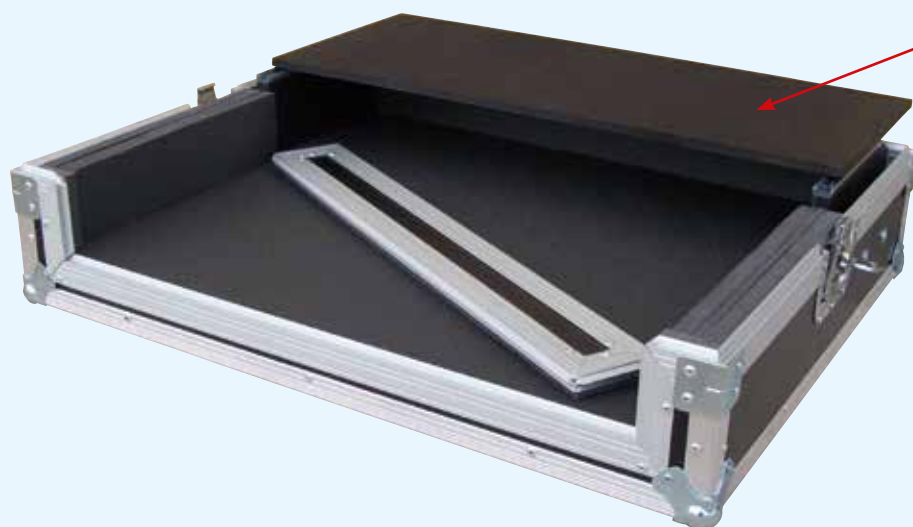

80x40x11 **DJC-08** € 235,00
100x44x11 **DJC09** € 249,00

CON SPORTELLO ASPORTABILE
SPAZIO PER COLLEGAMENTI
WITH REMOVABLE DOOR
SPACE FOR CONNECTIONS

Controller

con piano computer scorrevole
with computer tray