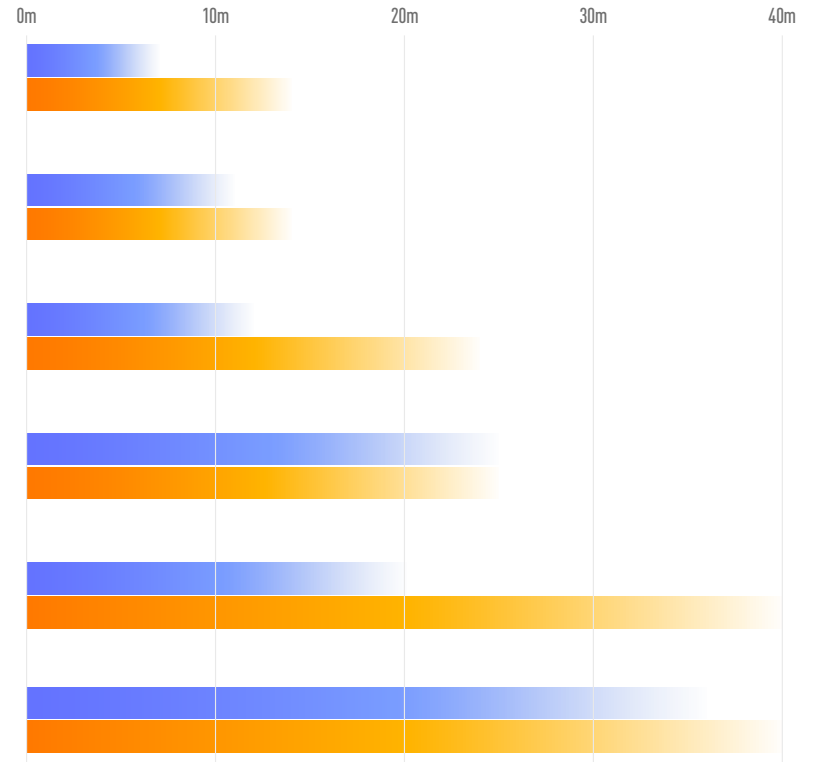

## FEATURES

	Inputs (per cabinet)	Onboard EQ	AFS (anti-feedback)	Ducking	Delay	— Bluetooth — Streaming Control	Max SPL (dB)	Weight (Kg)
 <b>IRX112BT</b>	2	●	●	●		●	124	12.4
 <b>IRX112BT +IRX115S SUB</b>	2	●	●	●		●	128	12.4 29.7
 <b>EON715</b>	2	●	●	●	●	●	128	17
 <b>EON715 +EON718S SUB</b>	2	●	●	●	●	●	131	17 35.5
 <b>PRX915</b>	3	●	●	●	●	●	133	24.1
 <b>PRX915 + PRX918XLF</b>	2	●	●	●	●	●	134	24.1 36.3

## IDEAL AUDIENCE DISTANCE\*

\*USING PAIRS OF SPEAKERS

■ Live Band / DJ
 ■ Acoustic Gig / Presentation

Bars represent high output level fading to a clearly audible level