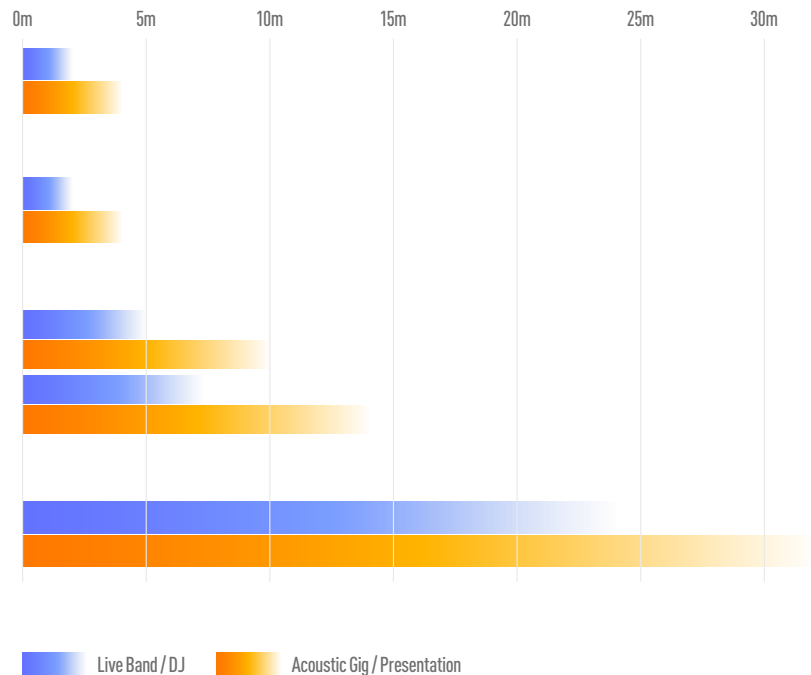

ALL-IN ONE SYSTEMS

FEATURES

	Mixer Type	Mixer Channels	FX	Bluetooth Streaming	Bluetooth Control	Battery Power	USB Power	Max SPL (dB)	Weight (Kg)
 EON208P	Analogue	8	●	●				112	17.6
 EON ONE COMPACT*	Digital	4	●	●	●	●	2	112	8
 EON ONE MK2*	Digital	5	●	●	●	●	2	119 Battery 123 Mains	19.3
 PRX ONE*	Digital	7	●	●			2	130	25.7

*Can be used in pairs - multiply distances by 1.4

● Models with digital mixers have extensive EQ, Dynamics & FX built in

IDEAL AUDIENCE DISTANCE

Bars represent high output level fading to a clearly audible level