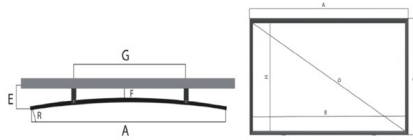

LIVING CURVED

4.3			Front projection							Rear projection	Screen sizes			Inches	Depth	Distance from wall	Distance between brackets	Radius	Weight	Shipment sizes		Shipment Sizes pack n.2 (only for Grey & RADIANCE FABRICS)*	
Mod	B x H (cm)	D	Diamond	Microperforated	Grey high cont.	Radiance 0.6	Radiance 0.8	Dual Face	Ambrà	A (cm)	C (cm)	D (cm)	E (cm)	F (cm)	G (cm)	R (cm)	kg	Overall size	kg	Overall size	Weight		
200	200 x 150	98*	€ 899	€ 1.164	€ 1.079	€ 1.164	€ 1.164	€ 1.079	€ 899	220	170	250	12	1.5	176	700	13	235x22x22	17	235x23x30	20		
225	225 x 169	111*	€ 942	€ 1.237	€ 1.131	€ 1.237	€ 1.237	€ 1.131	€ 942	245	189	281	12.5	1.5	192	830	15	260x22x22	19	260x23x30	22		
250	250 x 188	123*	€ 979	€ 1.311	€ 1.175	€ 1.311	€ 1.311	€ 1.175	€ 979	270	208	313	13	1.5	206	960	16	285x22x22	20	285x23x30	24		
275	275 x 206	135*	€ 1.023	€ 1.384	€ 1.227	€ 1.384	€ 1.384	€ 1.227	€ 1.023	296	226	344	13.5	1.5	221	1100	18	310x22x22	22	310x23x30	26		
300	300 x 225	148*	€ 1.149	€ 1.676	€ 1.378	€ 1.676	€ 1.676	€ 1.378	€ 1.149	320	245	375	15	1.5	226	1150	20	335x22x22	25	335x23x30	28		
350	350 x 263	172*	€ 1.297	€ 1.845	€ 1.556	€ 1.845	€ 1.845	€ 1.556	€ 1.297	370	283	438	17	1.5	236	1250	24	385x22x22	29	385x23x30	33		
400	400 x 300	197*	€ 1.391	€ 2.197	€ 1.669	€ 2.197	€ 2.197	€ 1.669	€ 1.391	420	320	500	18	1.5	263	1550	28	435x22x22	33	435x23x30	38		

16-10			Front projection							Rear projection	Screen sizes			Inches	Depth	Distance from wall	Distance between brackets	Radius	Weight	Shipment sizes		Shipment Sizes pack n.2 (only for Grey & RADIANCE FABRICS)*	
Mod	B x H (cm)	D	Diamond	Microperforated	Grey high cont.	Radiance 0.6	Radiance 0.8	Dual Face	Ambrà	A (cm)	C (cm)	D (cm)	E (cm)	F (cm)	G (cm)	R (cm)	kg	Overall size	kg	Overall size	Weight		
200	200 x 126	93*	€ 899	€ 1.164	€ 1.079	€ 1.164	€ 1.164	€ 1.079	€ 899	220	145	236	12	1.5	176	700	12	235x22x22	16	235x23x30	19		
225	225 x 141	105*	€ 942	€ 1.237	€ 1.131	€ 1.237	€ 1.237	€ 1.131	€ 942	245	161	266	12.5	1.5	192	830	14	260x22x22	18	260x23x30	21		
250	250 x 158	116*	€ 979	€ 1.311	€ 1.175	€ 1.311	€ 1.311	€ 1.175	€ 979	270	176	295	13	1.5	206	960	15	285x22x22	19	285x23x30	23		
275	275 x 172	128*	€ 1.023	€ 1.384	€ 1.227	€ 1.384	€ 1.384	€ 1.227	€ 1.023	296	192	324	13.5	1.5	221	1100	17	310x22x22	21	310x23x30	25		
300	300 x 188	139*	€ 1.149	€ 1.676	€ 1.378	€ 1.676	€ 1.676	€ 1.378	€ 1.149	320	208	354	15	1.5	226	1150	18	335x22x22	23	335x23x30	26		
350	350 x 219	163*	€ 1.297	€ 1.845	€ 1.556	€ 1.845	€ 1.845	€ 1.556	€ 1.297	370	239	413	17	1.5	236	1250	22	385x22x22	27	385x23x30	31		
400	400 x 250	186*	€ 1.391	€ 2.197	€ 1.669	€ 2.197	€ 2.197	€ 1.669	€ 1.391	420	270	472	18	1.5	263	1550	26	435x22x22	31	435x23x30	36