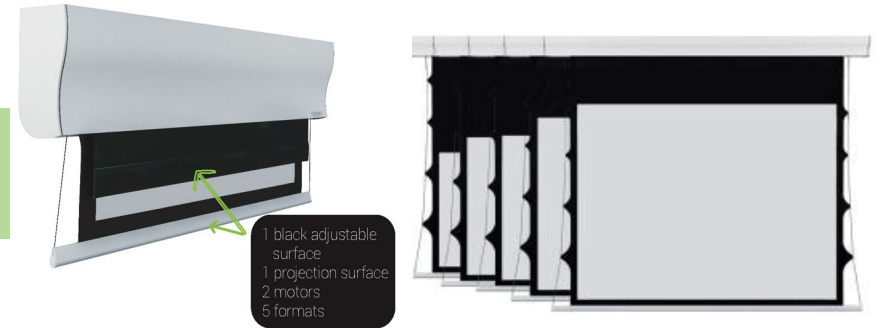

WAVE MULTIFORMAT

New design electric screen with 2 synchronised engines (PLACED VERTICALLY) controlling 2 surfaces to get 8 different projection formats (5 preset).
Aluminum case and tab tensioning system as standard. Frontal fall of curtain as standard.
The screen is provided as standard with remote control and pre- set ratios.
Tensioned borders (5cm) on standard version.

[LEARN MORE](#)

Mod	4:3		16:10		16:9		1.85:1		21:9		Front projection				Rear projection	Screen sizes		Shipment sizes	
	B x H (cm)	D	B x H (cm)	D	B x H (cm)	D	B x H (cm)	D	B x H (cm)	D	Home Vision	Microperforated	Grey high contrast	Radiance*	Coral	L (cm)	kg	Overall size	Weight
203	203 x 152	100"	203 x 127	094"	203 x 114	092"	203 x 110	091"	203 x 86	087"	€ 2.527	€ 4.012	€ 2.653	€ 4.012	€ 2.274	231	36	250x32x34	48
											WM203XHV	WM203XMI	WM203XGH	WM203XRA	WM203XCO				
224	224 x 168	110"	224 x 140	104"	224 x 126	101"	224 x 121	100"	224 x 95	096"	€ 2.710	€ 4.302	€ 2.845	€ 4.302	€ 2.438	252	38	271x32x34	50
											WM224XHV	WM224XMI	WM224XGH	WM224XRA	WM224XCO				
244	244 x 183	120"	244 x 153	113"	244 x 137	111"	244 x 132	109"	244 x 104	104"	€ 2.889	€ 4.587	€ 3.034	€ 4.587	€ 2.600	272	41	291x32x34	54
											WM244XHV	WM244XMI	WM244XGH	WM244XRA	WM244XCO				
264	264 x 198	130"	264 x 165	123"	264 x 149	119"	264 x 143	118"	264 x 112	113"	€ 3.069	€ 4.873	€ 3.223	€ 4.873	€ 2.762	292	45	311x32x34	57
											WM264XHV	WM264XMI	WM264XGH	WM264XRA	WM264XCO				
284	284 x 213	140"	284 x 178	132"	284 x 160	128"	284 x 154	127"	284 x 121	122"	€ 3.278	€ 5.205	€ 3.442	€ 5.205	€ 2.950	312	47	331x32x34	61
											WM284XHV	WM284XMI	WM284XGH	WM284XRS	WM284XCO				
305	305 x 229	150"	305 x 191	141"	305 x 172	138"	305 x 165	137"	305 x 130	131"	€ 3.528	€ 5.602	€ 3.705	€ 5.602	€ 3.175	333	50	352x32x34	64
											WM305XHV	WM305XMI	WM305XGH	WM305XRS	WM305XCO				

* Radiance: NO BORDER & NO EXTRA DROP