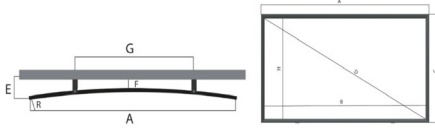

LIVING VELVET CURVED

4.3		Front projection							Rear projection	Screen sizes			Inches	Depth	Distance from wall	Distance between brackets	Radius	Weight	Shipment sizes		Hipment Sizes pack n.2 (only for Grey & RADIANCE FABRICS)	
Mod	B x H (cm)	D	Diamond	Microperforated	Grey high cont.	Radiance 0.6	Radiance 0.8	Dual Face	Amtra	A (cm)	G (cm)	D (cm)	E (cm)	F (cm)	G (cm)	R (cm)	kg	Over size	Weight	Over size	Weight	
200	200 x 150	96	€ 997	€ 1.262	€ 1.196	€ 1.262	€ 1.262	€ 1.196	€ 997	220	170	250	12	1.5	176	700	13	235x2x22	17	235x2x30	20	
			VC200DI	VC200MI	VC200GH	VC200RS	VC200RA	VC200DF	VC200AM													
225	225 x 169	111*	€ 1.046	€ 1.341	€ 1.255	€ 1.341	€ 1.341	€ 1.255	€ 1.046	245	189	281	12.5	1.5	192	830	15	260x2x22	19	260x2x30	22	
			VC225DI	VC225MI	VC225GH	VC225RS	VC225RA	VC225DF	VC225AM													
250	250 x 188	127	€ 1.089	€ 1.421	€ 1.307	€ 1.421	€ 1.421	€ 1.307	€ 1.089	270	208	313	13	1.5	206	960	16	285x2x22	20	285x2x30	24	
			VC250DI	VC250MI	VC250GH	VC250RS	VC250RA	VC250DF	VC250AM													
275	275 x 206	135*	€ 1.139	€ 1.500	€ 1.367	€ 1.500	€ 1.500	€ 1.367	€ 1.139	295	228	344	13.5	1.5	221	1100	18	310x2x22	22	310x2x30	26	
			VC275DI	VC275MI	VC275GH	VC275RS	VC275RA	VC275DF	VC275AM													
300	300 x 225	148*	€ 1.272	€ 1.799	€ 1.526	€ 1.799	€ 1.799	€ 1.526	€ 1.272	320	245	375	15	1.5	226	1150	20	335x2x22	25	335x2x30	28	
			VC300DI	VC300MI	VC300GH	VC300RS	VC300RA	VC300DF	VC300AM													
350	350 x 263	172*	€ 1.432	€ 1.980	€ 1.719	€ 1.980	€ 1.980	€ 1.719	€ 1.432	370	283	438	17	1.5	236	1250	24	385x2x22	29	385x2x30	33	
			VC350DI	VC350MI	VC350GH	VC350RS	VC350RA	VC350DF	VC350AM													
400	400 x 300	197*	€ 1.539	€ 2.346	€ 1.947	€ 2.346	€ 2.346	€ 1.947	€ 1.539	420	320	500	18	1.5	263	1550	28	435x2x22	33	435x2x30	38	
			VC400DI	VC400MI	VC400GH	VC400RS	VC400RA	VC400DF	VC400AM