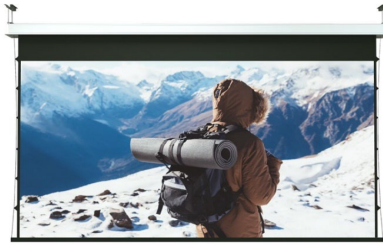

INCEILING LODO EVO TENSIONED

Inceiling large venue screen

Up to 6 m with silent soft brake.

Available with black borders (8 cm) or total white. White case.

[LEARN MORE](#)

4:3		8cm Black Borders								
Extra top drop cm 20		Front projection				Rear	Screen sizes		Shipment sizes	
Mod	B x H (cm)	D	White Ice	Home Vision	Perforated	Coral	L (cm)	kg	Overall size	Weight
370	370 x 277	182"	€ 4.560	€ 4.650	€ 4.882	€ 4.560	427	80	450x28x34	114
			IE370BWI	IE370BHV	IE370BPE	IE370BCO				
420	420 x 315	207"	€ 4.665	€ 4.824	€ 5.065	€ 4.665	477	90	500x28x34	127
			IE420BWI	IE420BHV	IE420BPE	IE420BCO				
470	470 x 352	231"	€ 4.816	€ 4.946	€ 5.193	€ 4.816	527	100	550x28x34	139
			IE470BWI	IE470BHV	IE470BPE	IE470BCO				
520	520 x 390	256"	€ 5.057	€ 5.217	€ 5.478	€ 5.057	577	110	600x28x34	152
			IE520BWI	IE520BHV	IE520BPE	IE520BCO				
570	570 x 427	280"	€ 5.123	€ 5.453	€ 5.725	€ 5.123	627	118	650x28x34	164
			IE570BWI	IE570BHV	IE570BPE	IE570BCO				
620	620 x 465	305"	€ 5.405	€ 5.644	€ 5.926	€ 5.405	677	127	700x28x34	176
			IE620BWI	IE620BHV	IE620BPE	IE620BCO				

16:10		8cm Black Borders								
Extra top drop cm 35		Front projection				Rear	Screen sizes		Shipment sizes	
Mod	B x H (cm)	D	White Ice	Home Vision	Perforated	Coral	L (cm)	kg	Overall size	Weight
370	370 x 231	172"	€ 4.560	€ 4.650	€ 4.882	€ 4.560	427	80	450x28x34	114
			IE370CWI	IE370CHV	IE370CPE	IE370CCO				
420	420 x 262	195"	€ 4.665	€ 4.824	€ 5.065	€ 4.665	477	90	500x28x34	127
			IE420CWI	IE420CHV	IE420CPE	IE420CCO				
470	470 x 294	218"	€ 4.816	€ 4.946	€ 5.193	€ 4.816	527	100	550x28x34	139
			IE470CWI	IE470CHV	IE470CPE	IE470CCO				
520	520 x 325	241"	€ 5.057	€ 5.217	€ 5.478	€ 5.057	577	110	600x28x34	152
			IE520CWI	IE520CHV	IE520CPE	IE520CCO				
570	570 x 356	267"	€ 5.123	€ 5.453	€ 5.725	€ 5.123	627	118	650x28x34	164
			IE570CWI	IE570CHV	IE570CPE	IE570CCO				
620	620 x 388	289"	€ 5.405	€ 5.644	€ 5.926	€ 5.405	677	127	700x28x34	176
			IE620CWI	IE620CHV	IE620CPE	IE620CCO				
670	670 x 419	311"	€ 5.491	€ 5.750	€ 6.037	€ 5.491	727	135	750x28x34	187
			IE670CWI	IE670CHV	IE670CPE	IE670CCO				

16:9		8cm Black Borders								
Extra top drop cm 50		Front projection				Rear	Screen sizes		Shipment sizes	
Mod	B x H (cm)	D	White Ice	Home Vision	Perforated	Coral	L (cm)	kg	Overall size	Weight
370	370 x 208	167"	€ 4.560	€ 4.650	€ 4.882	€ 4.560	427	80	450x28x34	114
			IE370DWI	IE370DHW	IE370DPE	IE370DCO				
420	420 x 236	190"	€ 4.665	€ 4.824	€ 5.065	€ 4.665	477	90	500x28x34	127
			IE420DWI	IE420DHW	IE420DPE	IE420DCO				
470	470 x 264	212"	€ 4.816	€ 4.946	€ 5.193	€ 4.816	527	100	550x28x34	139
			IE470DWI	IE470DHW	IE470DPE	IE470DCO				
520	520 x 292	235"	€ 5.057	€ 5.217	€ 5.478	€ 5.057	577	110	600x28x34	152
			IE520DWI	IE520DHW	IE520DPE	IE520DCO				
570	570 x 320	256"	€ 5.123	€ 5.453	€ 5.725	€ 5.123	627	118	650x28x34	164
			IE570DWI	IE570DHW	IE570DPE	IE570DCO				
620	620 x 349	280"	€ 5.405	€ 5.644	€ 5.926	€ 5.405	677	127	700x28x34	176
			IE620DWI	IE620DHW	IE620DPE	IE620DCO				
670	670 x 377	302"	€ 5.491	€ 5.750	€ 6.037	€ 5.491	715	123	752x28x33	186
			IE670DWI	IE670DHW	IE670DPE	IE670DCO