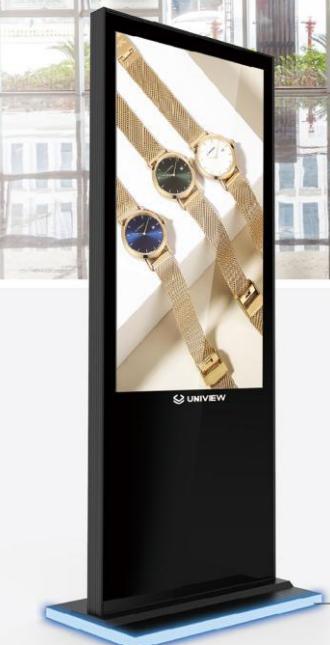

- wifi access point Yes

INDOOR TOTEM CLASSIC

COLOR IS OPTIONAL ■ ■ ■ ■ ■

IS1900

UT1900

AL1900

Light bar

FEATURES