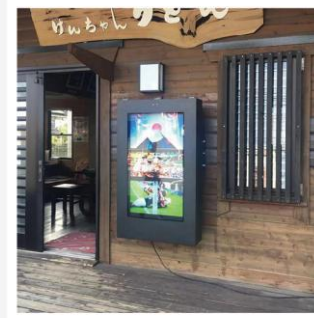

APPLICATION & CASE

Uniview products are widely used in Hospitality, Food&Drink, Retail, Shopping Mall, Transportation, Education, Rental and other applications.