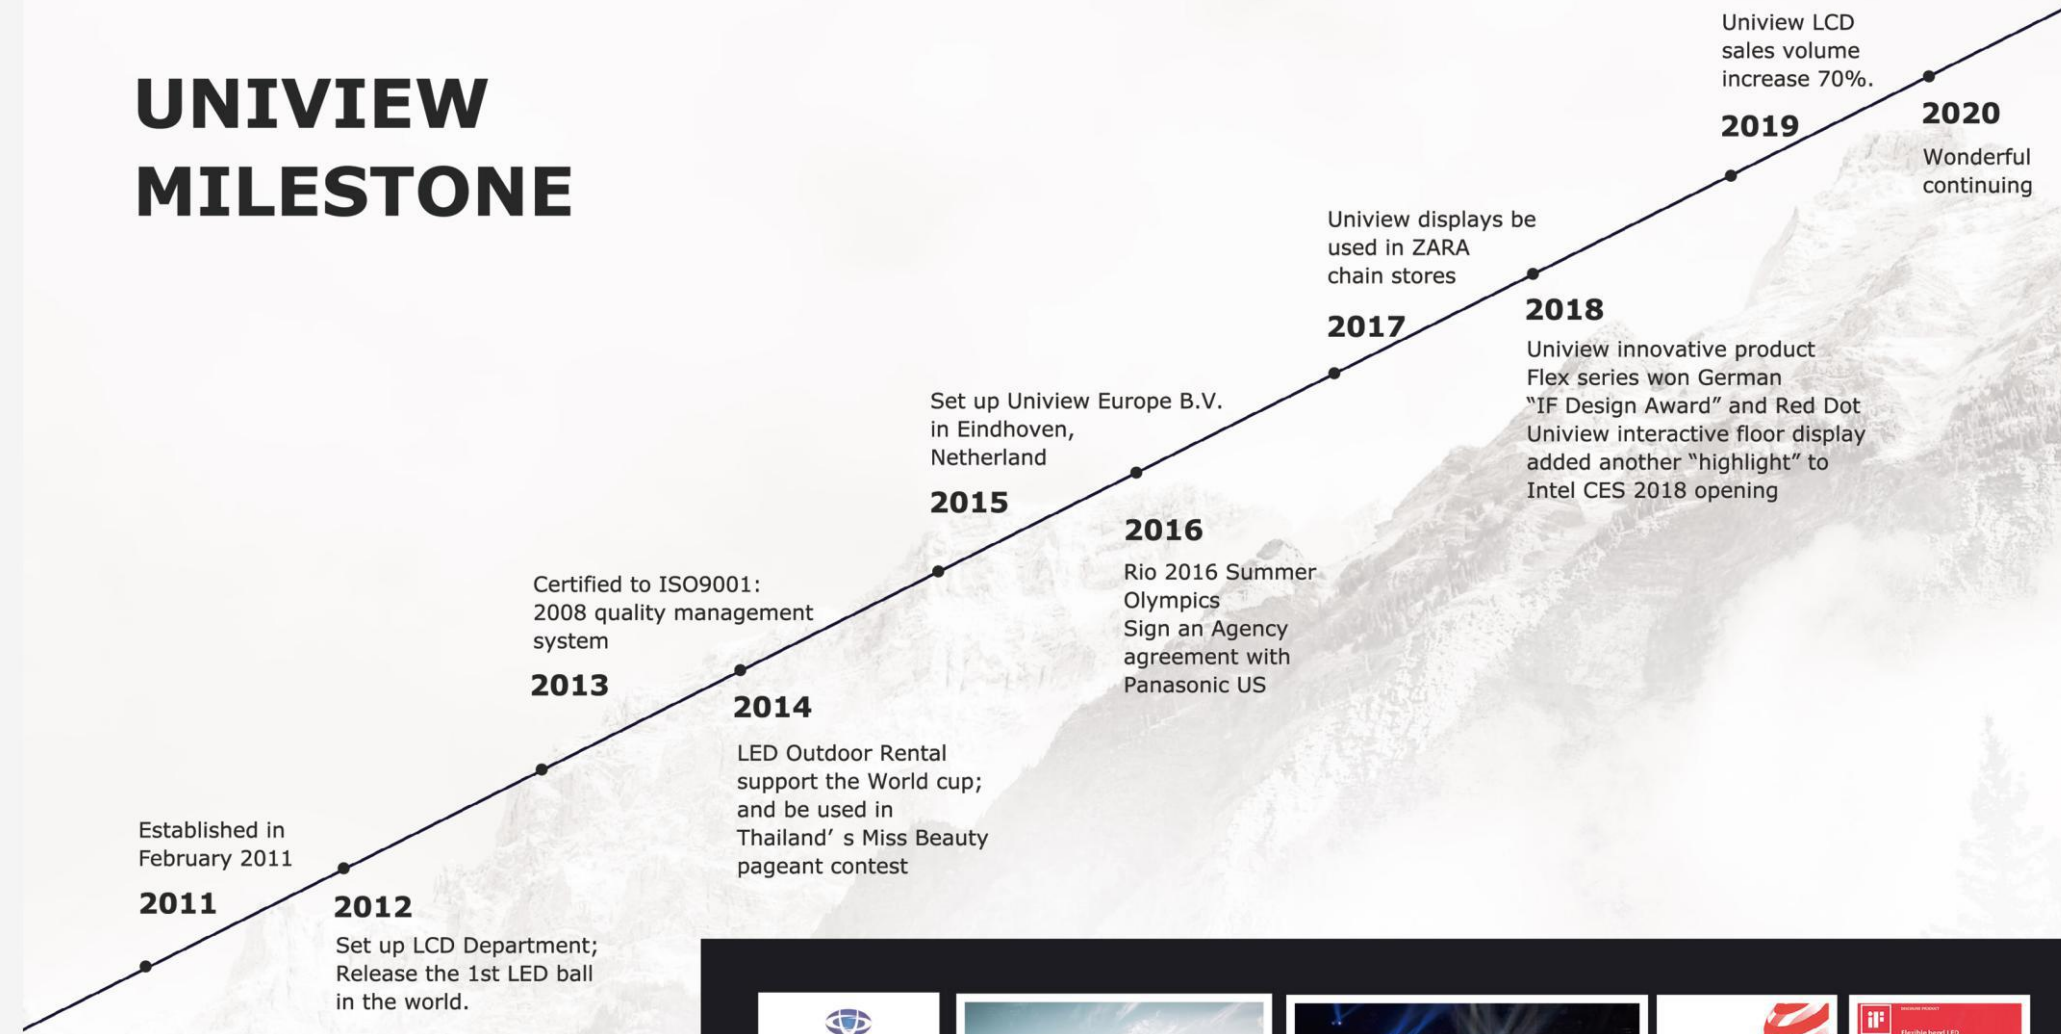

UNIVIEW MILESTONE

2013

2015

2018

2018

2018