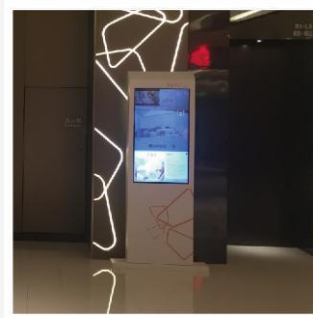

APPLICATION & CASE

Uniview products are widely used in Hospitality, Food&Drink, Retail, Shopping Mall, Transportation, Education, Rental and other applications.