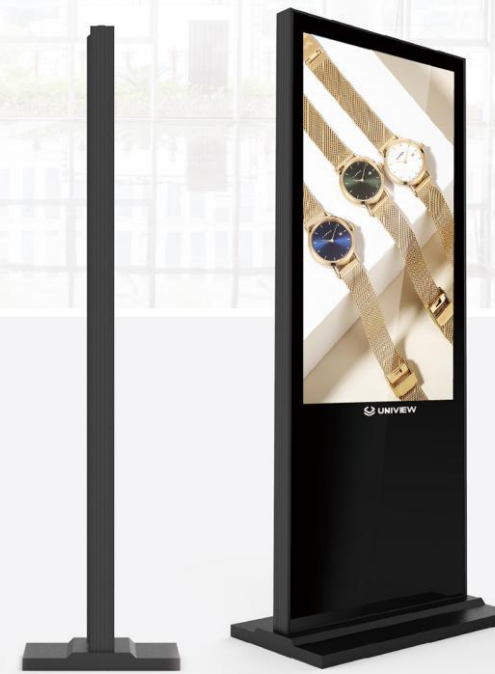

- wifi access point Yes

INDOOR TOTEM CLASSIC

COLOR IS OPTIONAL ■ ■ ■ ■ ■

IS1900

UT1900

AL1900

Light bar

FEATURES

- Reinforced aluminum profile
- Side strip design
- Inlaid reinforced base
- Light bar options
- Common structure for multiple operating systems

PANEL

Panel Brand	LG/SAMSUNG
Panel Size	43"/49"/55"/65"
Resolution	1080*1920/2160*3840
Brightness(nits)	350/700/1000
Operating Life (hours)	50000-60000h